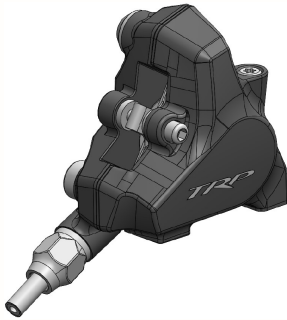

Model No.	No.	Item	Description	Part No.
HYWIRE	1	HD-S8120E Caliper	FM4.6 caliper	ABHC000082
	1	HD-S8121E Caliper	SE2.0 caliper	ABHC000126
	2	Lever Set	Lever set, Left	ABHL000610
	3		Lever set, Right	ABHL000609
	4	Lever Blade	Lever Blade, Left	ABOT0001176
	5	Reservoir kits	Lever Blade, right	ABOT0001175
	6	Reservoir kits	HY3.0 reservoir gasket & cap, Left	ABOT001170
	HY3.0 reservoir gasket & cap, Right		ABOT0001169	

No.1 caliper

No. 2 caliper

No.2 & 3 Lever

No.4

No.5 & 6

Remark: #30 Ø5.0mm oil hose / 1.8mm thick disc rotor / 4mm thick disc pad