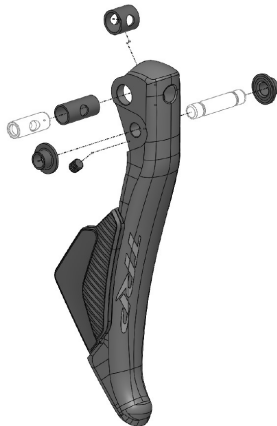

Model No.	No.	Item	Description	Part No.
HYWIRE	1	HD-S8120E Caliper	FM4.6 caliper	ABHC000082
	1	HD-S8121E Caliper	SE2.0 caliper	ABHC000126
	2	Lever Set	Lever set, Left	ABHL000610
	3		Lever set, Right	ABHL000609
	4	Lever Blade	Lever Blade, Left	ABOT0001176
	5	Reservoir kits	Lever Blade, right	ABOT0001175
	6	Reservoir kits	HY3.0 reservoir gasket & cap, Left	ABOT001170
	HY3.0 reservoir gasket & cap, Right		ABOT0001169	

No.1 caliper

No. 2 caliper

No.2 & 3 Lever

No.4

No.5 & 6

Remark: #30 Ø5.0mm oil hose / 1.8mm thick disc rotor / 4mm thick disc pad