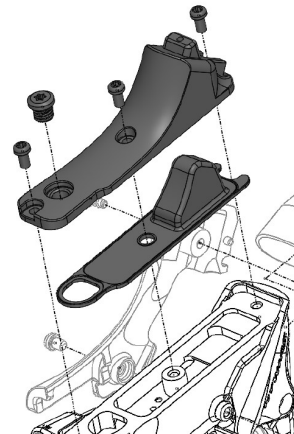

Model No.	No.	Item	Description	Part No.
HYWIRE	1	HD-S8120E Caliper	FM4.6 caliper	ABHC000082
	1	HD-S8121E Caliper	SE2.0 caliper	ABHC000126
	2	Lever Set	Lever set, Left	ABHL000610
	3		Lever set, Right	ABHL000609
	4	Lever Blade	Lever Blade, Left	ABOT0001176
	5	Reservoir kits	Lever Blade, right	ABOT0001175
	6	Reservoir kits	HY3.0 reservoir gasket & cap, Left	ABOT001170
	HY3.0 reservoir gasket & cap, Right		ABOT0001169	

No.1 caliper

No. 2 caliper

No.2 & 3 Lever

No.4

No.5 & 6

Remark: #30 Ø5.0mm oil hose / 1.8mm thick disc rotor / 4mm thick disc pad