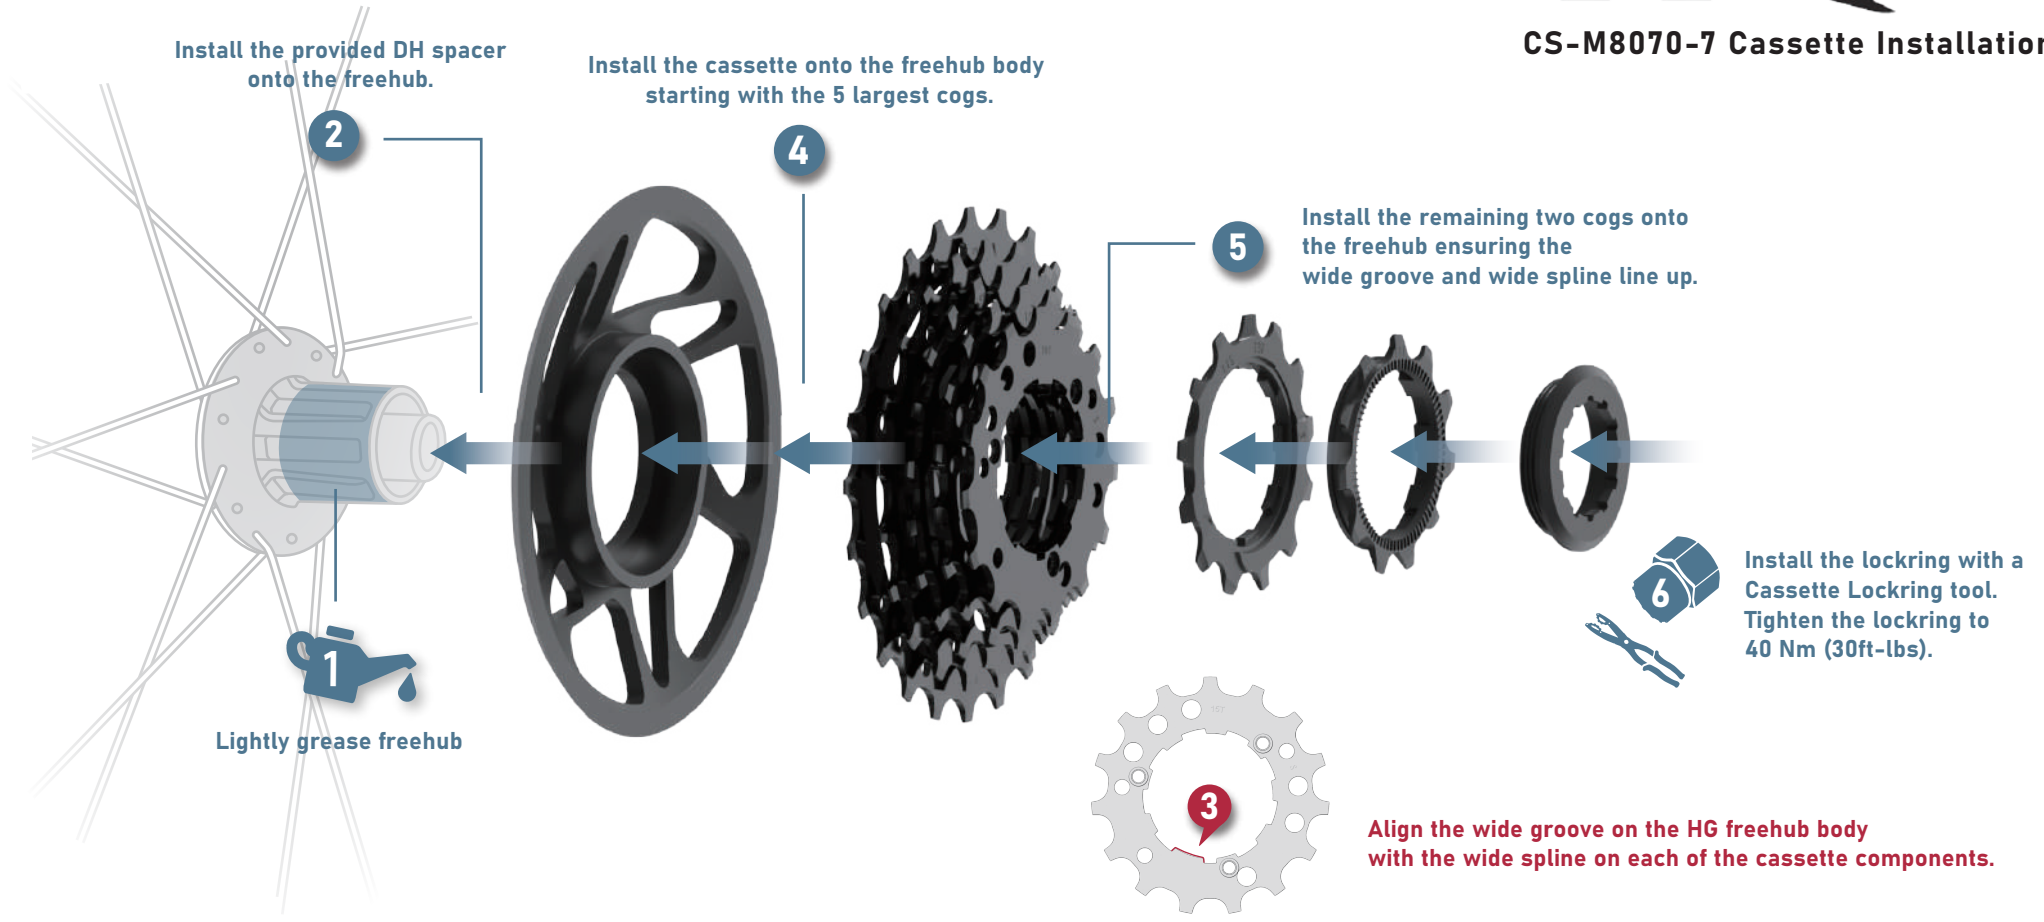

CS-M8070-7 Cassette Installation

*CS-M8070-7 is only compatible with the HG freehub. Check the following chart to confirm whether a spacer is needed.

Freehub Body Requirement			
Cassette		Freehub Body	
Gearing	Model	Standard 8/9/10 Speed	Road 11 Speed
11-24t (7spd)	CS-M8070-7	No Spacers needed	1.85mm Spacer required