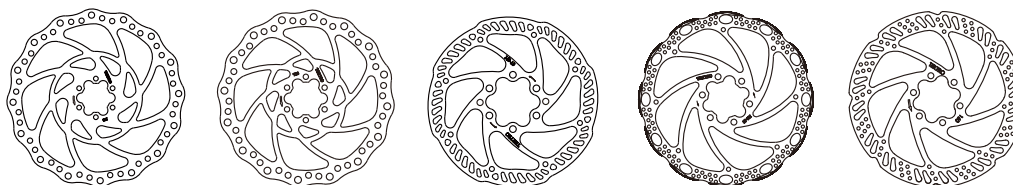

Part No.	Wave type	Polygon airflow	Light wave type	Round type	Light Polygon airflow type
ø140mm	X	TR140-2	X	X	X
ø160mm	TR160-1	TR160-2	TR160-7	TR160-8	TR160-11
ø180mm	TR180-1	X	TR180-7	TR180-8	TR180-11
ø203mm	TR203-1	X	TR203-7	TR203-8	TR203-11

Part No.	Wave Type	Wave type (2.3mm)	Lightweight airflow type	Light wave type	Round type
ø140mm	X	X	X	TR140-22	X
ø160mm	X	X	TR160-19	TR160-22	TR160-24
ø180mm	TR180-16	TR180-17	TR180-19	TR180-22	TR180-24
ø203mm	TR203-16	TR203-17	TR203-19	X	X